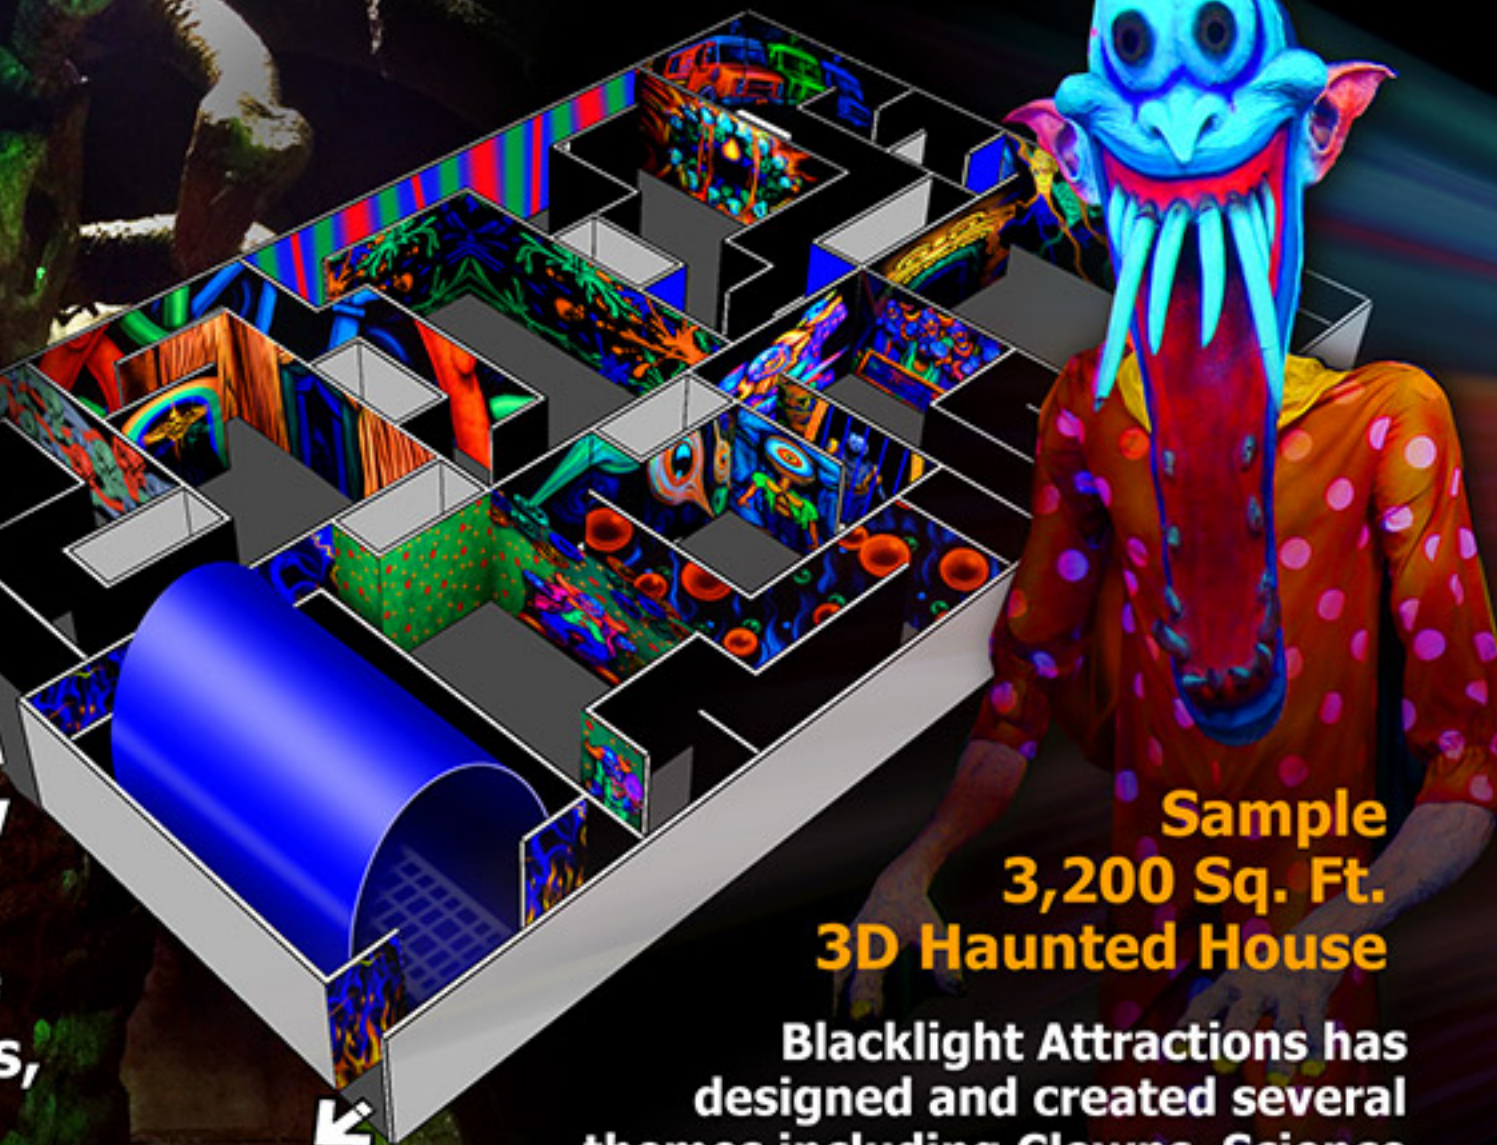

**Complete
Haunted House
Package includes,
but not limited
to the following:**

**Sample
3,200 Sq. Ft.
3D Haunted House**