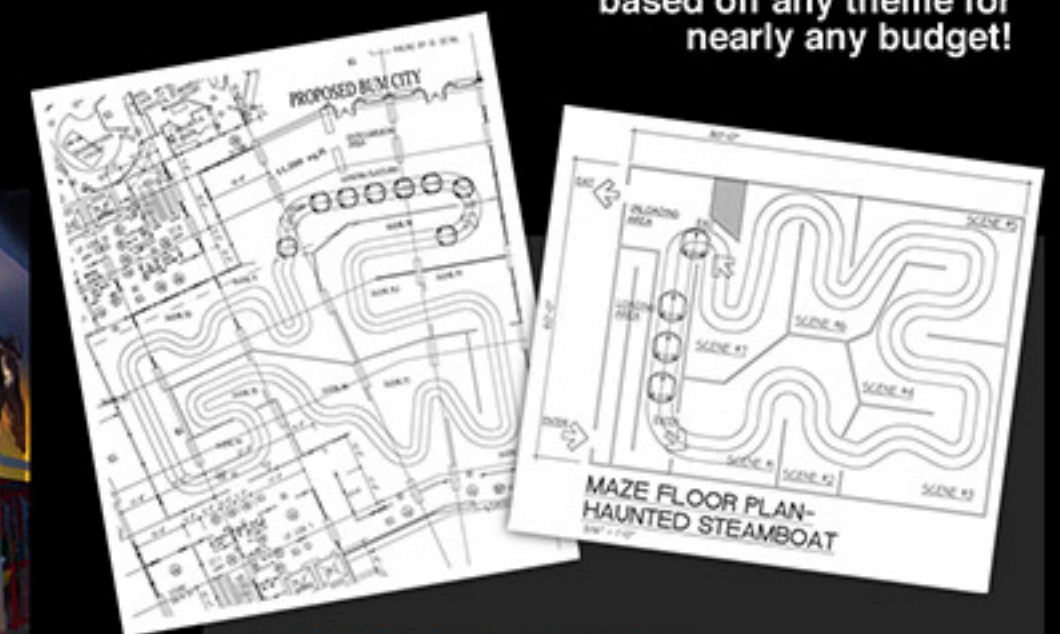

DARK RIDES INCLUDE:

- Complete Theming and Sets
- CGI FX
- Animations
- Props
- Design
- Installation and Shipping
- Complete Dark Ride Build Out
- Targeting
- Interactive Story Telling

Complete Dark Rides start at $850,000
Renovation Projects start at $250,000

BLA can create custom themed dark rides for any budget, based on any theme, anywhere in the WORLD. Our company creates amazing themed environments, multi motion animations, computer generated special fx, interactive pre-shows, major facades and much more. We are not the cookie cutter factory; all the dark rides we design, create and install are custom-made for each client to meet each individual expectation, budget and deadline. We are the best theming company in the industry. Unlike our competition, we will theme every inch, floor to ceiling of your dark ride.

CONTACT US TODAY FOR MORE DETAILS!

Call: 314-504-3970 or email: info@blacklightattractions.com