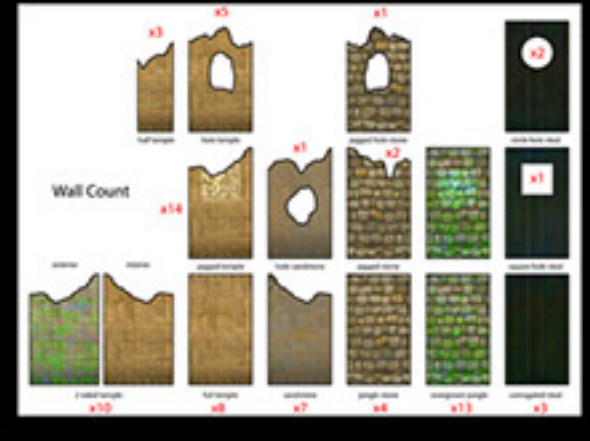

LASER TAG ARENAS

Our company builds amazing laser tag arenas based on any theme or concept. Each laser tag arena is created custom and hand built for our clients from design to installation.

Each laser tag includes high end theming, sound systems, façade, raised playfield, vesting room and much more. When it comes to Laser Tag there is ONLY ONE company who will build you the most unique, original and high tech laser tag custom to your requirements.

Visit our website www.blacklightattractions.com

CONTACT US TODAY FOR MORE DETAILS!

Call: 314-504-3970 or email: info@blacklightattractions.com