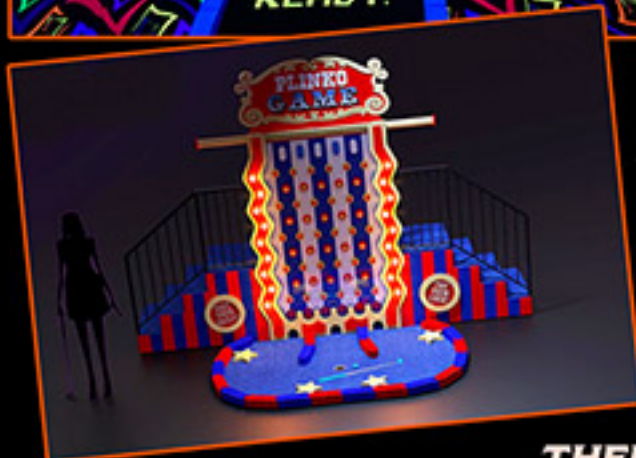

RETRO MINI GOLF

This new type of golf offers a very unique experience for your guests, complete with tons of great photo opportunities! Every hole is interactive and complete with sound fx, computer animation, and over-the-top theming, plus each hole is uniquely challenging and nostalgic. Take for example our skee ball hole, pinball hole, plinko hole, and even a foosball table whereby you try to slap a goal to get your ball closer to the cup, or putt the human sized loop, 80's themed arcade holes and more.

Each hole mixes classic games with quirky playability within a blacklight mini golf themed environment. The holes are completely customizable based on customers requirements and preferences.

PERFECT FOR BOWLING CENTERS AND BAR RESTAURANTS

RETRO MINI GOLF INCLUDES:

- Interactive Holes
- Installation
- Sound FX
- Blacklight Theming
- Wall Systems
- Golfing equipment
- Special CGI FX
- Shipping
- 80's Arcade Games and more!

9 Holes:
\$175,000

18 Holes:
\$250,000

EACH HOLE
 MIXES CLASSIC
 GAMES WITH
 PLAYING
 MINI GOLF
 WITHIN A
 BLACKLIGHT

THEMED ENVIRONMENT.

Visit our website www.blacklightattractions.com

CONTACT US TODAY FOR MORE DETAILS!

Call: 314-504-3970 or email: info@blacklightattractions.com