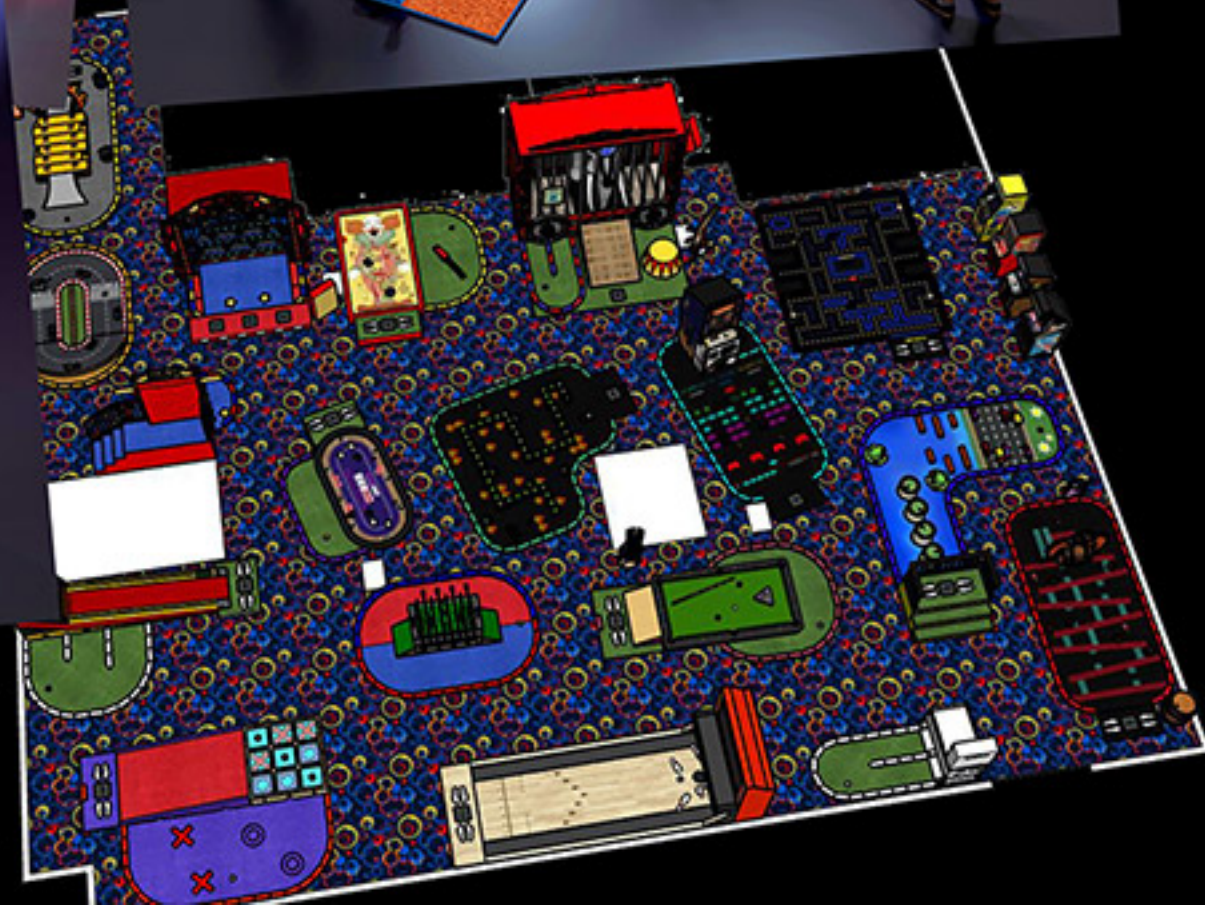

RETRO MINI GOLF

All holes can be customizable based on customers requirements and preferences. Theming can range from 1950s to 2000s based on customer preference.

Visit our website www.blacklightattractions.com