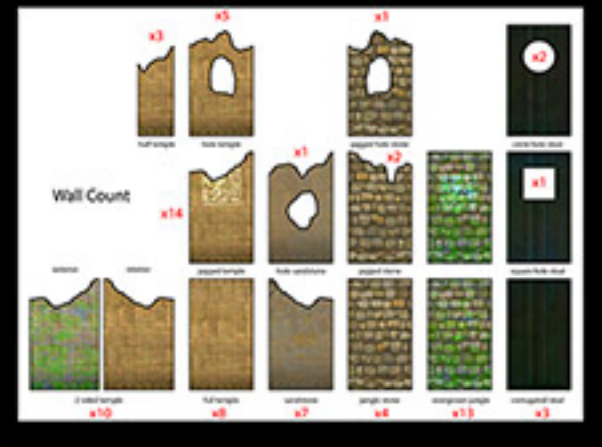

LASER TAG ARENAS

Our company builds amazing laser tag arenas based on any theme or concept. Each laser tag arena is created custom and hand built for our clients from design to installation.

Each laser tag includes high end theming, sound systems, façade, raised playfield, vesting room and much more. When it comes to Laser Tag there is ONLY ONE company who will build you the most unique, original and high tech laser tag custom to your requirements.

Visit our website www.blacklightattractions.com

CONTACT US TODAY FOR MORE DETAILS!

Call: 314-504-3970 or email: info@blacklightattractions.com