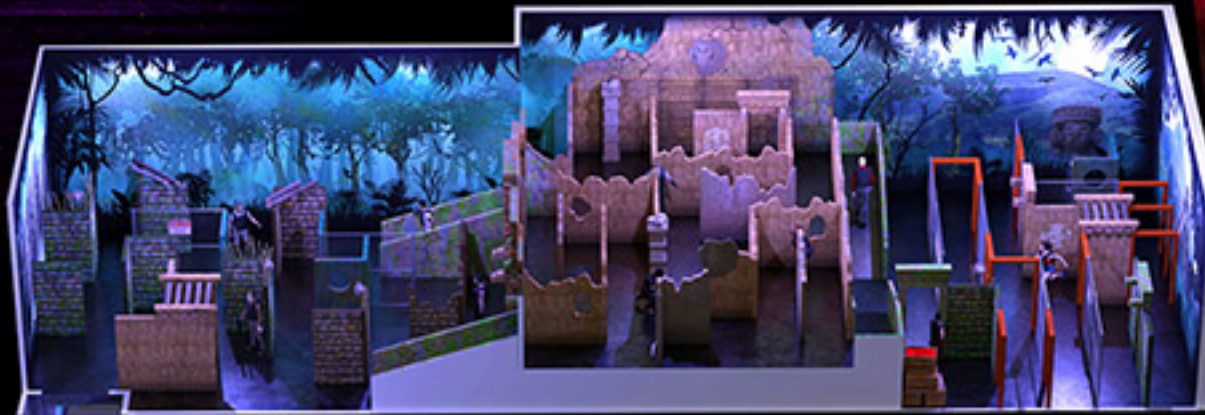

PREMIER	ULTIMATE
Wall System/Maze	•	•
Upper Level Theming	•	•
Blacklight Painting	•	•
Sound System	•	•
Vesting Room	•	•
Installation	•	•
High Tech Laser Lighting	•	•
Props	•	•
Facade	•	•
Shipping	•	•
Lifelike Figures/Props		•
Detailed Pre-Show w/cgi		•
Cut-Out Artwork		•
Additional Props		•
2000 to 3000 square feet	$150,000	$200,000
4000 to 5000 square feet	$200,000	$225,000