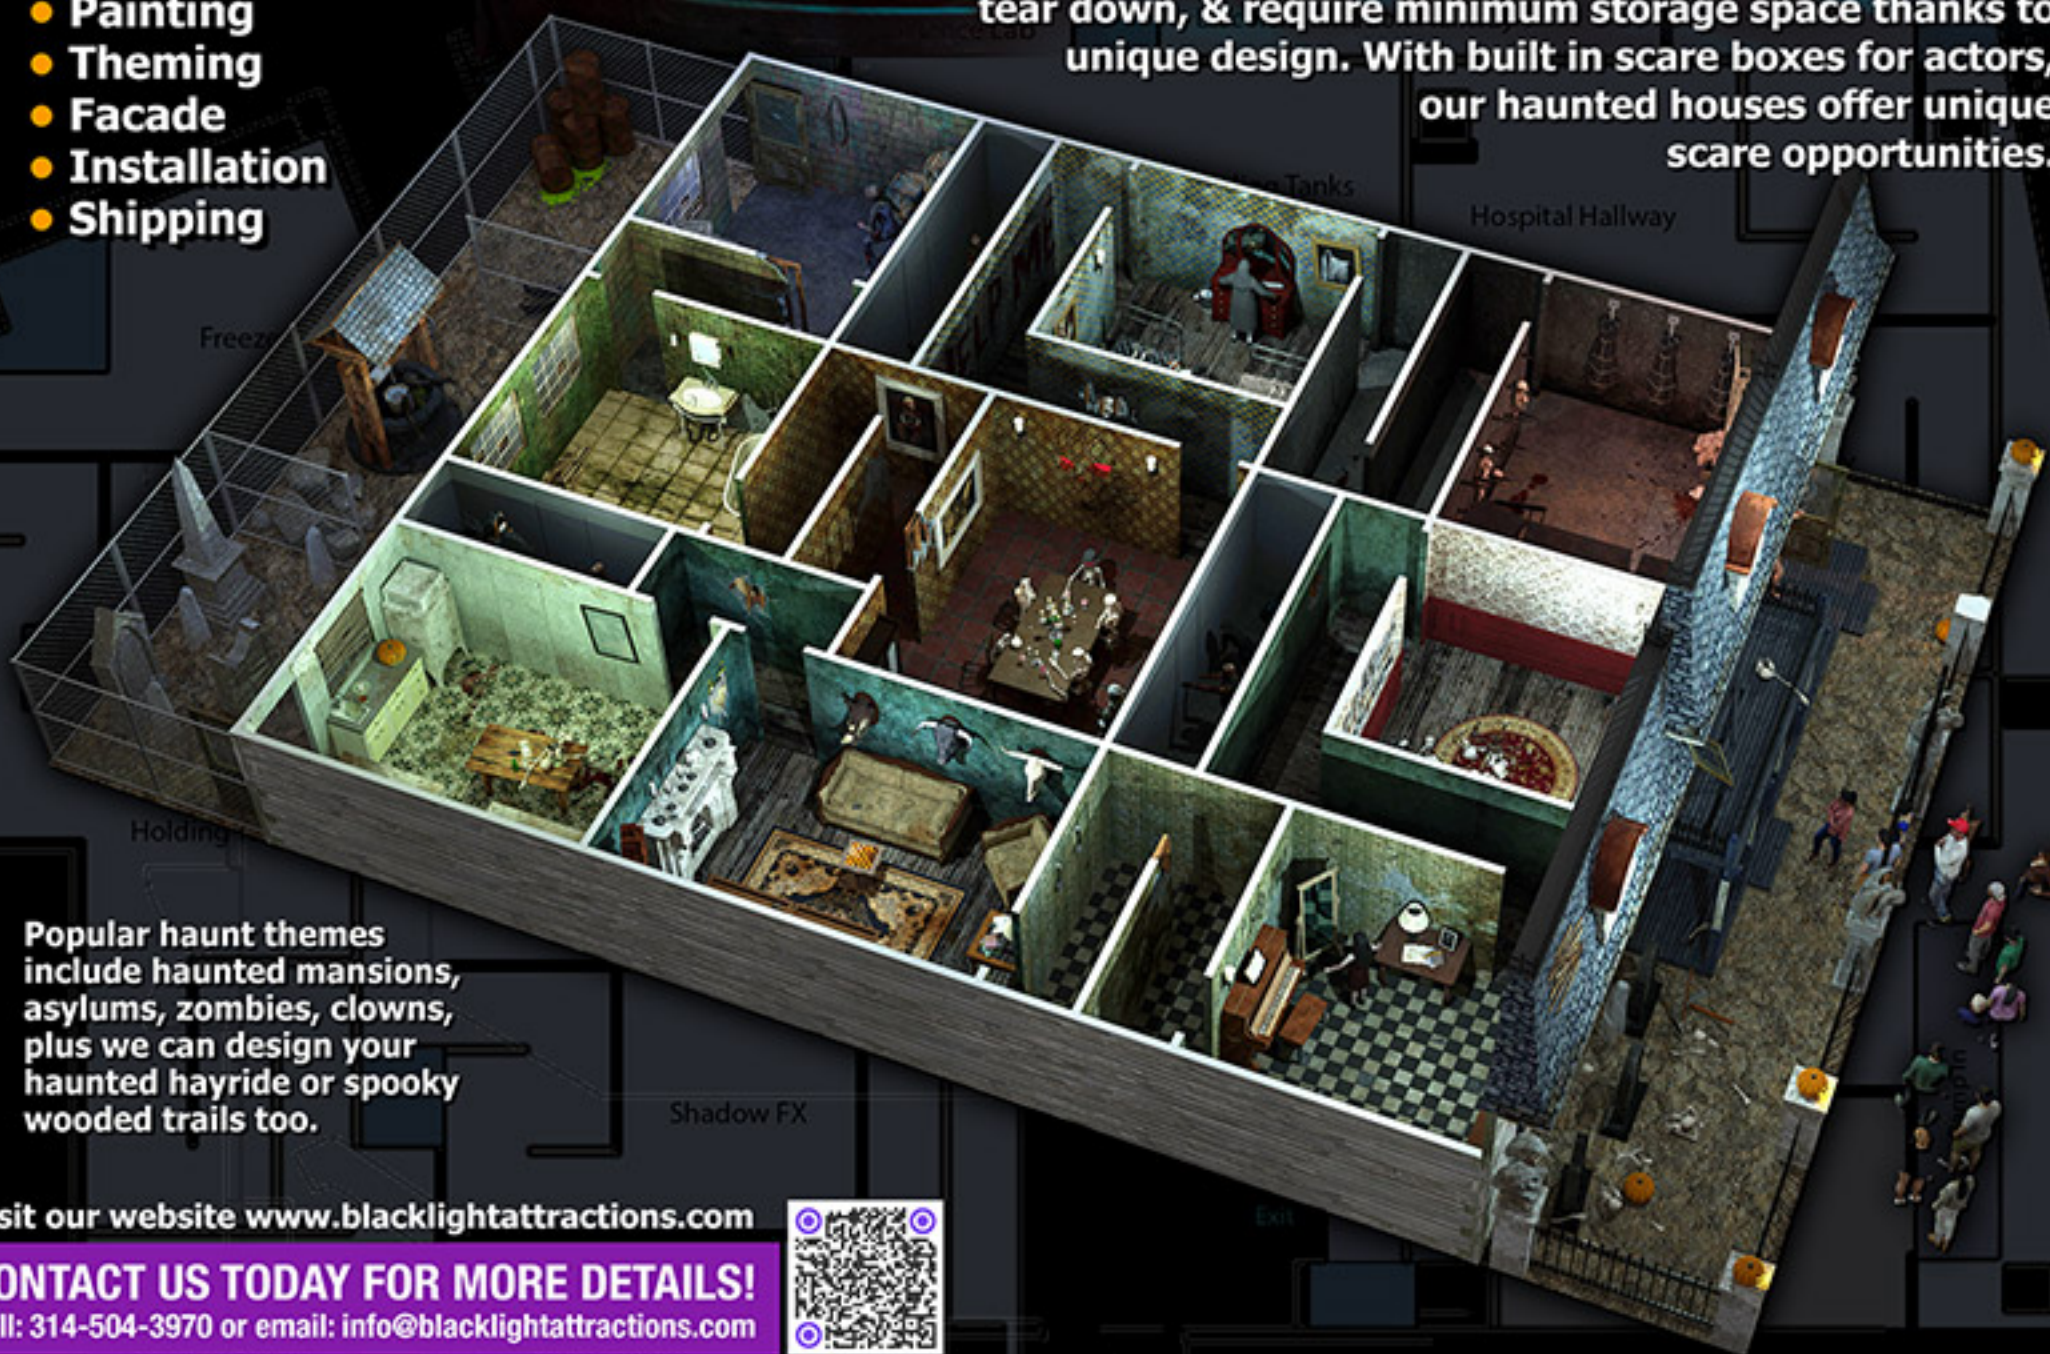

- Modular Maze System
- Sound
- Props
- Animations
- Painting
- Theming
- Facade
- Installation
- Shipping

Halloween Productions' haunted house mazes are simply the best in the amusement industry as they're self supporting, reconfigurable to any space, modular for easy set up and tear down, & require minimum storage space thanks to unique design. With built in scare boxes for actors, our haunted houses offer unique scare opportunities.